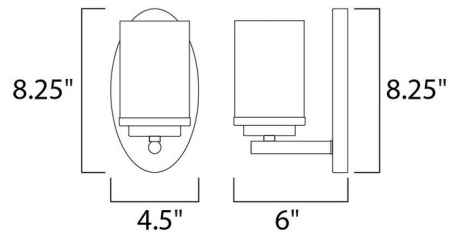

Description

The Corona Wall Sconce features a minimalist frame supporting Frosted or Clear Glass cylinder glass shade.

Shown in frosted / polished chrome

Specifications

COLOR N/A
BODY FINISH Frosted / Polished Chrome
WATTAGE 60W
DIMMER Standard 120V
DIMENSIONS 4.5"W x 8.25"H x 6"D
BULB NOT INCLUDED 1 x A19/Medium (E26)/60W/120V Incandescent
OTHER BULB OPTIONS 1 x A19/Medium (E26)/120V LED

Technical Information

PRODUCT DIMENSIONS Backplate: 4.5"W x 8.25"H

CLICK TO VIEW PRODUCT

Notes: