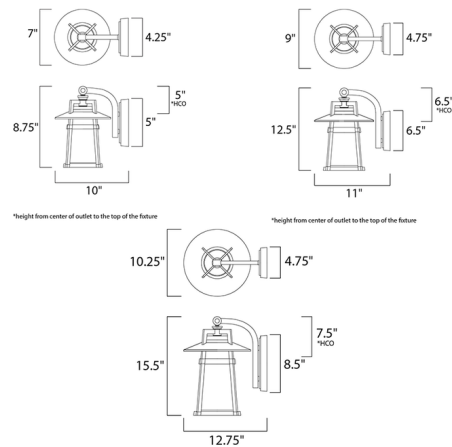

### Description

Calistoga Outdoor Wall Light features a die cast aluminum frame constructed in sleek lines and finished in Adobe, with an integral hood with a Satin White conical shade. Available in small, medium, and large sizes with incandescent, LED, and CFL lamping options. Incandescent: One 100 watt, 120 volt A19 Medium base incandescent bulb is required, but not included. LED: One 4/8 watt, 120 LED module is included. CFL: One 13/18/26 watt, 120 volt CF GU24 base compact fluorescent bulb is included. Wet location rated. Small: 7 inch width x 10 inch height x 8.75 inch depth. Medium: 9 inch width x 12.5 inch height x 11 inch depth. Large: 10.25 inch width x 15.5 inch height x 12.75 inch depth.

### Specifications

COLOR . . . . . Satin White  
 BODY FINISH . . . . . Adobe  
 WATTAGE . . . . . 72W  
 DIMMER . . . . . Standard 120V  
 DIMENSIONS . . . . . 7"W x 10"H x 8.75"D  
 BULB NOT INCLUDED . . . . . 1 x A19/Medium (E26)/72W/120V Incandescent