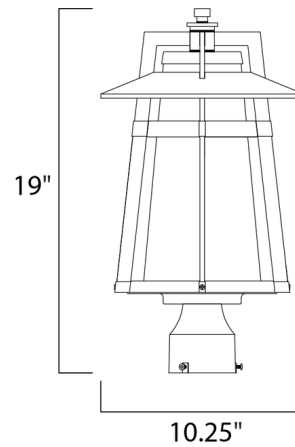

Lightology

lightology.com
866-954-4489
04-27-26

Project: _____

Company: _____

Location: _____ Fixture Type: _____

SPEC #: **MAX497201**

Approved On: _____ Approved By: _____

Calistoga Outdoor Post Light By Maxim Lighting

Description

Calistoga Outdoor Post Light features a die cast aluminum frame constructed in sleek lines and finished in Adobe, with an integral hood with a Satin White conical shade. Note: Post sold separately.

Shown in adobe / satin white

Specifications

COLOR Satin White
BODY FINISH Adobe
WATTAGE 72W
DIMMER Standard 120V
DIMENSIONS 10.25"W x 19"H
BULB NOT INCLUDED 1 x A19/Medium (E26)/72W/120V Incandescent

CLICK TO VIEW PRODUCT