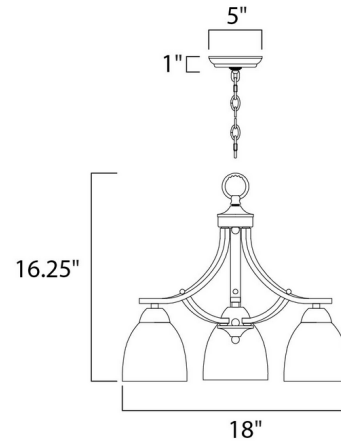

CLICK TO VIEW PRODUCT

Notes: