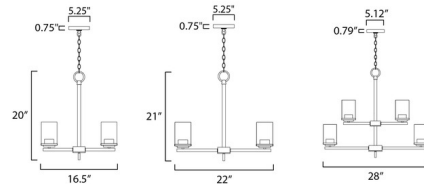

### Specifications

COLOR	N/A
BODY FINISH	Frosted / Satin Nickel
WATTAGE	180W
DIMMER	Standard 120V
DIMENSIONS	16.5\"W x 20\"H
BULB NOT INCLUDED	3 x A19/Medium (E26)/60W/120V Incandescent
OTHER BULB OPTIONS	3 x A19/Medium (E26)/120V LED

### Technical Information

PRODUCT DIMENSIONS	Canopy: 5.25\" diameter
--------------------	-------------------------

CLICK TO VIEW PRODUCT

Notes: