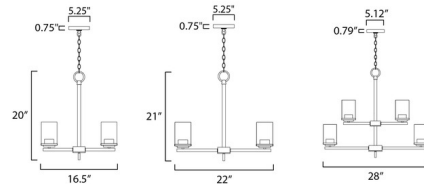

Shown in frosted / satin nickel

Specifications

COLOR N/A
BODY FINISH Frosted / Satin Nickel
WATTAGE 180W
DIMMER Standard 120V
DIMENSIONS 16.5\"W x 20\"H
BULB NOT INCLUDED 3 x A19/Medium (E26)/60W/120V Incandescent
OTHER BULB OPTIONS 3 x A19/Medium (E26)/120V LED

Technical Information

PRODUCT DIMENSIONS Canopy: 5.25\" diameter

CLICK TO VIEW PRODUCT

Notes: