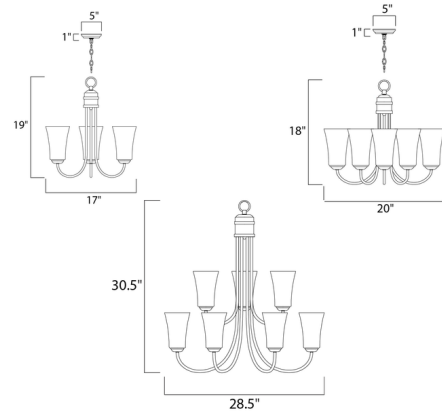

Description

Logan Chandelier is modern and simplistic with a Frosted glass diffuser on an Oil Rubbed Bronze or Satin Nickel finish. Available in small, medium, and large sizes. 60 watt, 120 volt A19 type medium base incandescent bulbs are required, but not included. UL listed. Small: 17 inch width x 19 inch height x 55 inch maximum length. Medium: 20 inch width x 18 inch height x 54 inch maximum length. Large: 28.5 inch width x 30.5 inch height x 66 inch maximum length.

Shown in satin nickel / frosted

Specifications

COLOR Frosted
BODY FINISH Satin Nickel
WATTAGE 129W
DIMMER Standard 120V
DIMENSIONS 17"W x 19"H
BULB NOT INCLUDED 3 x A19/Medium (E26)/43W/120V Incandescent