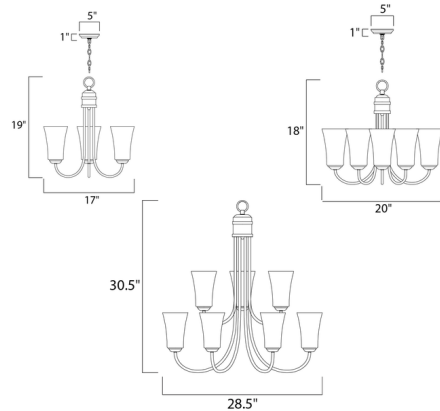

## Logan Chandelier By Maxim Lighting

### Description

Logan Chandelier is modern and simplistic with a Frosted glass diffuser on an Oil Rubbed Bronze or Satin Nickel finish. Available in small, medium, and large sizes. 60 watt, 120 volt A19 type medium base incandescent bulbs are required, but not included. UL listed. Small: 17 inch width x 19 inch height x 55 inch maximum length. Medium: 20 inch width x 18 inch height x 54 inch maximum length. Large: 28.5 inch width x 30.5 inch height x 66 inch maximum length.

### Specifications

COLOR . . . . . Frosted  
BODY FINISH . . . . . Satin Nickel  
WATTAGE . . . . . 129W  
DIMMER . . . . . Standard 120V  
DIMENSIONS . . . . . 17"W x 19"H  
BULB NOT INCLUDED . . . . . 3 x A19/Medium (E26)/43W/120V Incandescent