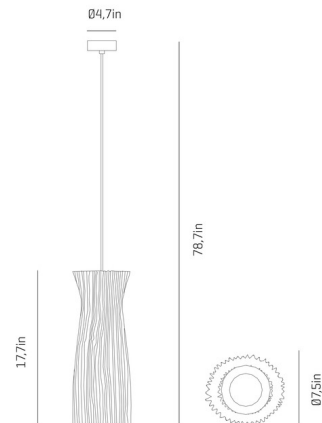

By a-emotional light

Description

Gea Pendant features a White stainless steel mesh shade that fills space with soft and pleasant light.

Specifications

| | |
|-------------------|-----------------------------------|
| COLOR | White |
| BODY FINISH | Stainless Steel |
| WATTAGE | 12W |
| DIMMER | Standard 120V |
| DIMENSIONS | 7.5"W x 17.7"H |
| BULB NOT INCLUDED | 1 x A19/Medium (E26)/12W/120V LED |
| COUNTRY OF ORIGIN | Spain |

Technical Information

| | |
|--------------------|-----------------------|
| PRODUCT DIMENSIONS | Canopy: 4.7" diameter |
|--------------------|-----------------------|

Shown in stainless steel / white

CLICK TO VIEW PRODUCT