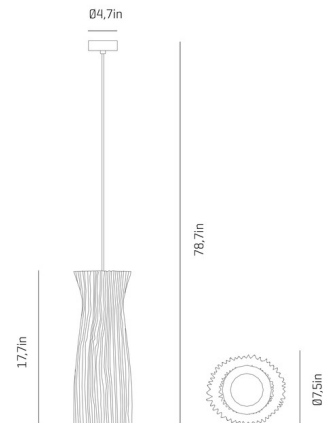

By a-emotional light

Description

Gea Pendant features a White stainless steel mesh shade that fills space with soft and pleasant light.

Specifications

COLOR White
BODY FINISH Stainless Steel
WATTAGE 12W
DIMMER Standard 120V
DIMENSIONS 7.5"W x 17.7"H
BULB NOT INCLUDED 1 x A19/Medium (E26)/12W/120V LED
COUNTRY OF ORIGIN Spain

Technical Information

PRODUCT DIMENSIONS Canopy: 4.7" diameter

Shown in stainless steel / white

CLICK TO VIEW PRODUCT

Notes: