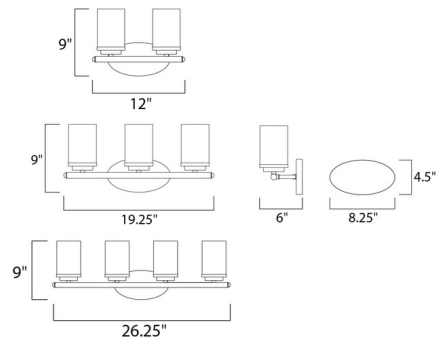

### Description

The Corona Bathroom Vanity features a minimalistic frame paired with Frosted or Clear Glass shades and is able to be mounted up or down.

### Specifications

COLOR . . . . . N/A  
 BODY FINISH . . . . . Frosted / Oil Rubbed Bronze  
 WATTAGE . . . . . 120W  
 DIMMER . . . . . Standard 120V  
 DIMENSIONS . . . . . 12"W x 9"H x 6"D  
 BULB NOT INCLUDED . . . . . 2 x A19/Medium (E26)/60W/120V Incandescent  
 OTHER BULB OPTIONS . . . . . 2 x A19/Medium (E26)/120V LED

### Technical Information

PRODUCT DIMENSIONS . . . . . Backplate: 8.25"W x 4.5"H

Shown in frosted / oil rubbed bronze

CLICK TO VIEW PRODUCT

Notes: