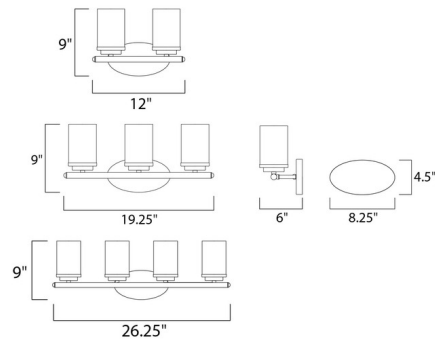

Description

The Corona Bathroom Vanity features a minimalistic frame paired with Frosted or Clear Glass shades and is able to be mounted up or down.

Shown in frosted / oil rubbed bronze

Specifications

COLOR N/A
BODY FINISH Frosted / Oil Rubbed Bronze
WATTAGE 120W
DIMMER Standard 120V
DIMENSIONS 12"W x 9"H x 6"D
BULB NOT INCLUDED 2 x A19/Medium (E26)/60W/120V Incandescent
OTHER BULB OPTIONS 2 x A19/Medium (E26)/120V LED

Technical Information

PRODUCT DIMENSIONS Backplate: 8.25"W x 4.5"H

CLICK TO VIEW PRODUCT

Notes: