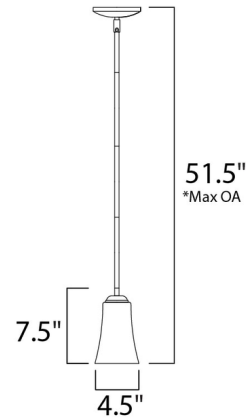

Lightology

lightology.com
866-954-4489
05-20-26

Project: _____

Company: _____

Location: _____ Fixture Type: _____

SPEC #: **MAX497307**

Approved On: _____ Approved By: _____

Logan Mini Pendant By Maxim Lighting

Description

Logan Mini Pendant is modern and simplistic with a Frosted glass diffuser on an Oil Rubbed Bronze or Satin Nickel finish. One 60 watt, 120 volt A19 type medium base incandescent bulb is required, but not included. UL listed. 4.5 inch width x 7.5 inch height x 51.5 inch length.

Shown in oil rubbed bronze / frosted

Specifications

COLOR	Frosted
BODY FINISH	Oil Rubbed Bronze
WATTAGE	43W
DIMMER	Standard 120V
DIMENSIONS	4.5"W x 7.5"H
BULB NOT INCLUDED	1 x A19/Medium (E26)/43W/120V Incandescent