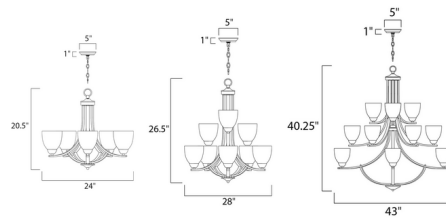

Specifications

COLOR . . . . . Frosted
BODY FINISH . . . . . Satin Nickel
WATTAGE 45W
DIMMER . . . . . Standard 120V
DIMENSIONS . . . . . 24"W x 20.5"H
BULB NOT INCLUDED . . . . . 5 x A19/Medium (E26)/9W/120V LED

CLICK TO VIEW PRODUCT

Notes: