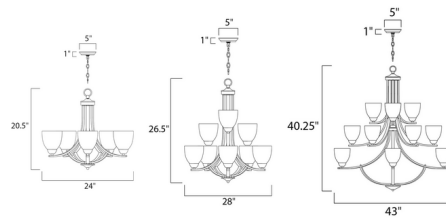

Description

The transitional design in the Axis Chandelier works in any style home. Full length oval backplates support simple bell-shaped, Frosted glass shades.

Shown in satin nickel / frosted

Specifications

COLOR Frosted
BODY FINISH Satin Nickel
WATTAGE 45W
DIMMER Standard 120V
DIMENSIONS 24"W x 20.5"H
BULB NOT INCLUDED 5 x A19/Medium (E26)/9W/120V LED

CLICK TO VIEW PRODUCT

Notes: