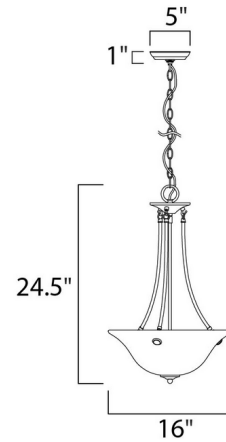

CLICK TO VIEW PRODUCT

Notes: