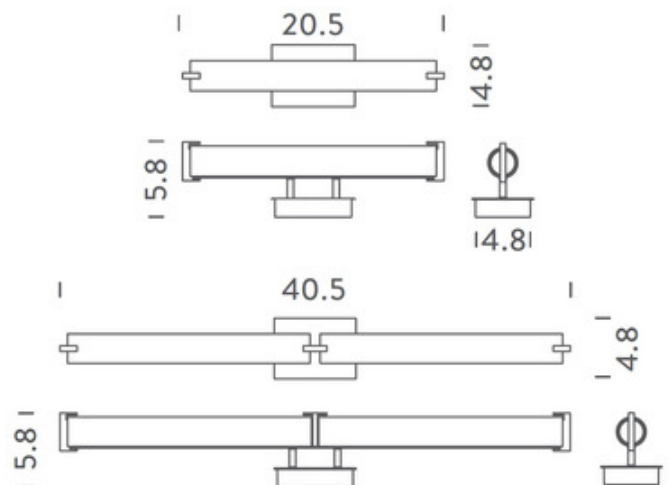

DESIGNER

Stephen Blackman

BRAND

Nemo

DESCRIPTION

The Elf Bath Bar brings a clean look to a variety of interior styles. Features an Opal glass tube diffuser with a Satin Nickel or Polished Nickel finish and is available in two sizes. Choice of Xenon or LED lighting. Can be vertically or horizontally mounted. UL listed. NOTE: No Polished Nickel finish with Xenon lighting in smallest size.

Shown in: Satin Nickel / Opal

SHADE COLOR	Opal
BODY FINISH	Satin Nickel
WATTAGE	180W
DIMMER	Standard 120V
DIMENSIONS	20.5"W x 4.75"H x 6.25"D
LAMP	3 x T3/D.C. Bayonet (BA15D)/60W/120V Krypton Xenon

ITEM NUMBER NIL4974