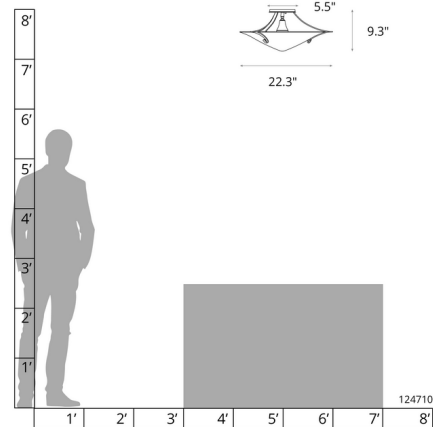

Shown in vintage platinum / sand

Specifications

COLOR	Sand
BODY FINISH	Vintage Platinum
WATTAGE	100W
DIMMER	Standard 120V
DIMENSIONS	22.3"W x 9.3"H
BULB NOT INCLUDED	1 x A19/Medium (E26)/100W/120V Incandescent
OTHER BULB OPTIONS	1 x A19/Medium (E26)/120V LED
COUNTRY OF ORIGIN	United States