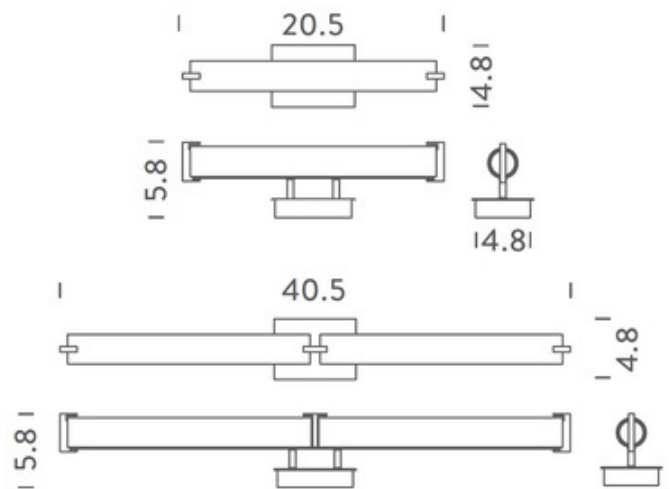

COMPANY

PROJECT

FIXTURE TYPE

APPROVED BY

DATE