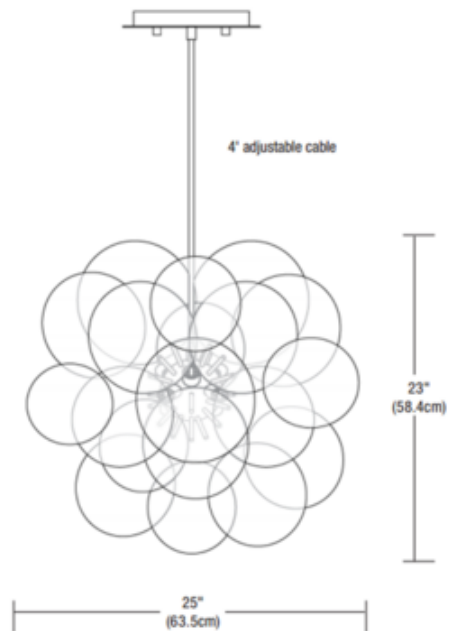

**BRAND** PureEdge Lighting

**DESCRIPTION**

Graciano suspension features 35 Chrome glass globes with a Chrome canopy, creating a stunning effect in any room. Eight 40 watt, 120 volt JCD G9 base halogen lamps are included. Includes 48 inch field adjustable suspension cable. Dimmable with a standard incandescent dimmer, sold separately.

<b>SHADE COLOR</b>	Chrome
<b>BODY FINISH</b>	Chrome
<b>WATTAGE</b>	320W
<b>DIMMER</b>	Standard 120V
<b>DIMENSIONS</b>	71"L x 25"W x 23"H
<b>BULB INCLUDED</b>	
<b>LAMP</b>	8 x JCD/G9/40W/120V Halogen

**SPEC #** EDG49791