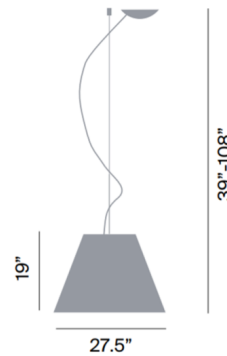

### Specifications

COLOR . . . . . White  
BODY FINISH . . . . . Aluminum  
WATTAGE . . . . . 45W  
DIMMER . . . . . Standard 120V  
DIMENSIONS . . . . . 27.5"W x 19"H  
BULB NOT INCLUDED . . . . . 3 x A19/Medium (E26)/15W/120V LED  
OTHER BULB OPTIONS . . . . . 3 x A19/Medium (E26)/100W/120V Incandescent  
COUNTRY OF ORIGIN . . . . . Italy

### Technical Information

PRODUCT DIMENSIONS . . . . . Min / Max Overall Height: 39" / 108"

Notes:

Shown in aluminum / white

weight 4.85 lb - canopy ø 4.5" h. 1.18"

CLICK TO VIEW PRODUCT