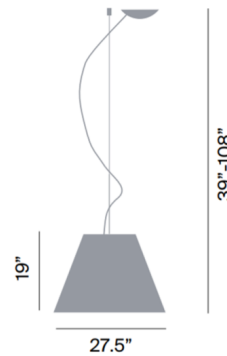

Shown in aluminum / white

weight 4.85 lb - canopy ø 4.5" h. 1.18"