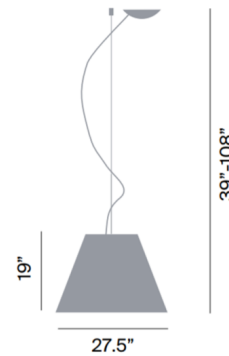

Specifications

COLOR White
BODY FINISH Aluminum
WATTAGE 45W
DIMMER Standard 120V
DIMENSIONS 27.5"W x 19"H
BULB NOT INCLUDED 3 x A19/Medium (E26)/15W/120V LED
OTHER BULB OPTIONS 3 x A19/Medium (E26)/100W/120V Incandescent
COUNTRY OF ORIGIN Italy

Technical Information

PRODUCT DIMENSIONS Min / Max Overall Height: 39" / 108"

Notes:

Shown in aluminum / white

weight 4.85 lb - canopy ø 4.5" h. 1.18"

CLICK TO VIEW PRODUCT