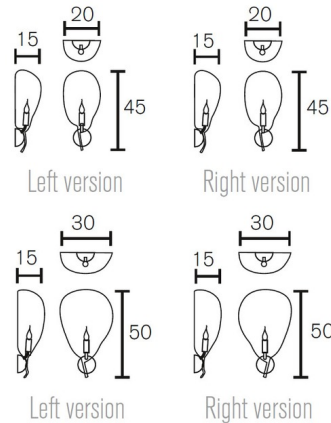

### Description

The Hollywood Wall Sconce features sculpted metal in an organic design, evocative of bare branched trees. Light reflects off the sinewy branches of this sculptural masterpiece Available in two sizes with Left or Right orientations. Each fixture is a unique, hand crafted piece, and comes with a certificate of authenticity.

### Specifications

COLOR	N/A
BODY FINISH	Nickel
WATTAGE	25W
DIMMER	Standard 120V
DIMENSIONS	11.8"W x 19.7"H x 5.9"D
BULB NOT INCLUDED	1 x B10/Candelabra (E12)/25W/120V Incandescent
OTHER BULB OPTIONS	1 x B10/Candelabra (E12)/120V LED
COUNTRY OF ORIGIN	Netherlands