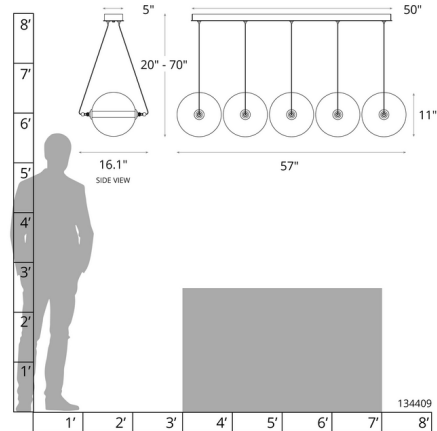

Description

The Otto Sphere Multi Light Pendant blends Polished Brass and Black finishes with Clear glass spheres to create the focus for any room. The spheres can be hung on the same plane or at varying heights. They can also each be hung with the lighting element at a horizontal or on an angle. Canopy: 50 inch width x 5 inch depth. Slope ceiling adaptable up to 45 degrees.

Shown in black / brass accents / clear

Specifications

COLOR Clear
 BODY FINISH Black / Brass Accents
 WATTAGE 25W
 DIMMER Low Voltage Electronic
 DIMENSIONS 57"W x 11"H x 16.1"D
 BULB INCLUDED 10 x JC/G4 (bipin)/2.5W/12V LED
 COUNTRY OF ORIGIN United States

Technical Information

PRODUCT DIMENSIONS Min / Max Overall Height: 20" / 70"

CLICK TO VIEW PRODUCT

Notes: