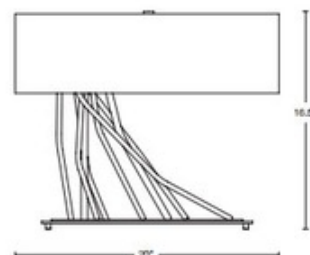

**DESIGNER**

David Kitts

**BRAND**

Hubbardton Forge

**DESCRIPTION**

The Brindille Floor Lamp features multi-faceted twigs forged from red hot round bar stock hammered for texture and shape by artisans. The steel sculpture sprouts and curves up from the stand before coming to a rest by the drum shaped fabric shade. Dimmer switch is located on the lamp socket. Lifetime Limited Warranty when installed in residential setting. Handcrafted to order by skilled artisans in Vermont, USA.

*Shown in: Vintage Platinum / Natural Anna*

<b>SHADE COLOR</b>	Natural Anna
<b>BODY FINISH</b>	Vintage Platinum
<b>WATTAGE</b>	10W
<b>DIMMER</b>	Included
<b>DIMENSIONS</b>	20"W x 16.5"H x 10"D
<b>BULB INCLUDED</b>	
<b>LAMP</b>	2 x A19/Medium (E26)/5W/120V LED 2 x A19/Medium (E26)/120V Incandescent

*Technical Information*

<b>PRODUCT DIMENSIONS</b>	Cord: 96"
---------------------------	-----------

<b>SPEC #</b>	HUB502455
---------------	-----------

COMPANY	PROJECT	FIXTURE TYPE	APPROVED BY	DATE