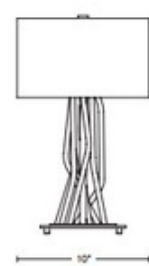

**DESIGNER**

David Kitts

**BRAND**

Hubbardton Forge

**DESCRIPTION**

The Brindille Floor Lamp features multi-faceted twigs forged from red hot round bar stock hammered for texture and shape by artisans. The steel sculpture sprouts and curves up from the stand before coming to a rest by the drum shaped fabric shade. Dimmer switch is located on the lamp socket. Lifetime Limited Warranty when installed in residential setting. Handcrafted to order by skilled artisans in Vermont, USA.

*Shown in: Vintage Platinum / Natural Anna*

<b>SHADE COLOR</b>	Natural Anna
<b>BODY FINISH</b>	Vintage Platinum
<b>WATTAGE</b>	10W
<b>DIMMER</b>	Included
<b>DIMENSIONS</b>	20"W x 16.5"H x 10"D
<b>BULB INCLUDED</b>	
<b>LAMP</b>	2 x A19/Medium (E26)/5W/120V LED 2 x A19/Medium (E26)/120V Incandescent

*Technical Information*

<b>PRODUCT DIMENSIONS</b>	Cord: 96"
---------------------------	-----------

<b>SPEC #</b>	HUB502455
---------------	-----------

COMPANY	PROJECT	FIXTURE TYPE	APPROVED BY	DATE