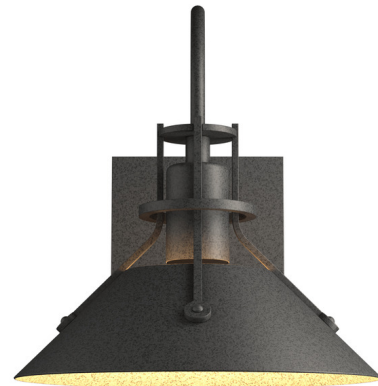

# Lightology

lightology.com  
866-954-4489  
05-24-26

Project: \_\_\_\_\_

Company: \_\_\_\_\_

Location: \_\_\_\_\_ Fixture Type: \_\_\_\_\_

SPEC #: **HUB502537**

Approved On: \_\_\_\_\_ Approved By: \_\_\_\_\_

## Henry Outdoor Wall Sconce By Hubbardton Forge

### Description

The Henry Outdoor Wall Sconce delivers a strong industrial vibe to your exterior space. The steel cone shaped shade is held by riveted arms, casting warm shadows across your area. Robust Coastal Outdoor finishes are specifically formulated to resist some of the harshest environmental conditions. Lifetime Limited Warranty when installed in residential setting. Handcrafted to order by skilled artisans in Vermont, USA.

### Specifications

|                    |   |
|--------------------|---|
| COLOR              | N/A                                     |
| BODY FINISH        | Coastal Natural Iron                    |
| WATTAGE            | 50W                                     |
| DIMMER             | Standard 120V                           |
| DIMENSIONS         | 9.2"W x 10.5"H x 10.4"D                 |
| BULB NOT INCLUDED  | 1 x PAR20/Medium (E26)/50W/120V Halogen |
| OTHER BULB OPTIONS | 1 x PAR20/Medium (E26)/120V LED         |