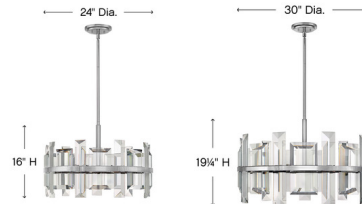

### Description

The luxurious Odette Chandelier features emerald cut, solid glass crystal panels with a gleaming Polished Nickel finish. Two sizes available. 60 watt max 120 volt candelabra base bulbs are required, but not included. Canopy: 6 inch diameter. Includes one 6 inch and two 12 inch downrods. UL listed.

### Specifications

COLOR	N/A
BODY FINISH	Polished Nickel
WATTAGE	30W
DIMMER	Standard 120V
DIMENSIONS	48.5"L x 24"W x 16"H
BULB NOT INCLUDED	6 x B11/Candelabra (E12)/5W/120V LED
OTHER BULB OPTIONS	6 x B10/Candelabra (E12)/60W/120V Incandescent
COUNTRY OF ORIGIN	China