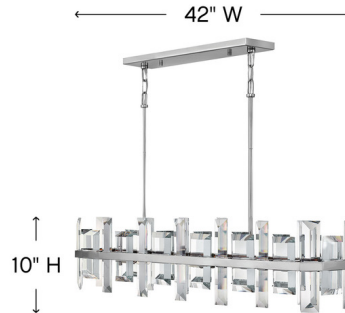

CLICK TO VIEW PRODUCT

Notes: