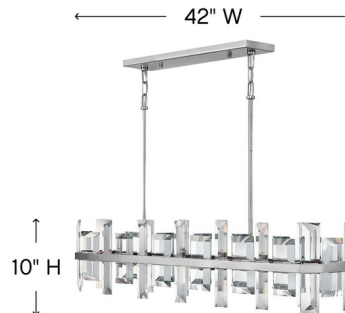

By Fredrick Ramond

Description

The luxurious Odette Linear Chandelier features emerald cut, solid glass crystal panels with a gleaming Polished Nickel finish. Eight 60 watt max 120 volt candelabra base bulbs are required, but not included. 42 inch width x 10 inch height x 8.3 inch depth x 42.5 inch maximum length. Canopy: 19.5 inch width x 4.8 inch depth. Includes two 6 inch and four 12 inch downrods. UL listed.

Shown in polished nickel

Specifications

COLOR	N/A
BODY FINISH	Polished Nickel
WATTAGE	40W
DIMMER	Standard 120V
DIMENSIONS	42.5"L x 42"W x 10"H x 8.3"D
BULB NOT INCLUDED	8 x B11/Candelabra (E12)/5W/120V LED
OTHER BULB OPTIONS	8 x B10/Candelabra (E12)/60W/120V Incandescent
COUNTRY OF ORIGIN	China