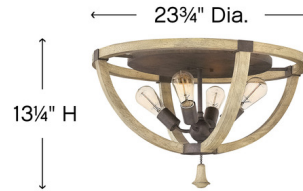

By Fredrick Ramond

Description

The rustic-chic Middlefield Ceiling Flush Mount features an Iron Rust finish with solid distressed wood. Four 100 watt max 120 volt medium base bulbs are required, but not included. 23.8 inch width x 13.3 inch height. UL listed.

Shown in iron rust

Specifications

COLOR	N/A
BODY FINISH	Iron Rust
WATTAGE	288W
DIMMER	Standard 120V
DIMENSIONS	23.75"W x 13.25"H
BULB NOT INCLUDED	4 x A19/Medium (E26)/72W/120V Incandescent
COUNTRY OF ORIGIN	China