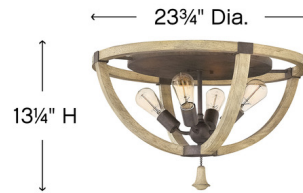

By Fredrick Ramond

Description

The rustic-chic Middlefield Ceiling Flush Mount features an Iron Rust finish with solid distressed wood. Four 100 watt max 120 volt medium base bulbs are required, but not included. 23.8 inch width x 13.3 inch height. UL listed.

Shown in iron rust

Specifications

COLOR	N/A
BODY FINISH	Iron Rust
WATTAGE	288W
DIMMER	Standard 120V
DIMENSIONS	23.75"W x 13.25"H
BULB NOT INCLUDED	4 x A19/Medium (E26)/72W/120V Incandescent
COUNTRY OF ORIGIN	China