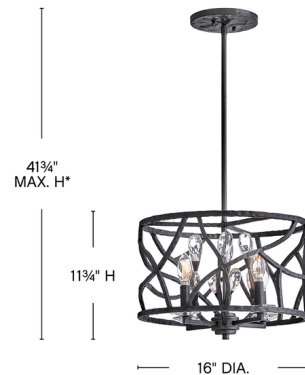

Shown in champagne gold

Specifications

COLOR	N/A
BODY FINISH	Champagne Gold
WATTAGE	20W
DIMMER	Standard 120V
DIMENSIONS	16"W x 11.75"H
BULB NOT INCLUDED	4 x B11/Candelabra (E12)/5W/120V LED
COUNTRY OF ORIGIN	Philippines

Technical Information

PRODUCT DIMENSIONS . . . . . Downrods Included: (1) 6" and (2) 12" Stems

CLICK TO VIEW PRODUCT

Notes: