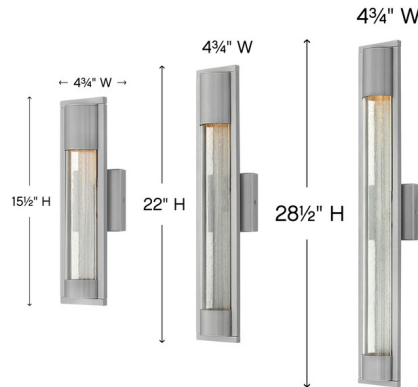

### Description

The sleek Mist Outdoor Wall Light features an interior panel of Clear Seedy glass captured on both ends and encased in a protective clear acrylic cylinder. Available with a Satin Black, Bronze, or Titanium finish.

Shown in satin black / clear

### Specifications

COLOR	Clear
BODY FINISH	Satin Black
WATTAGE	6.5W
DIMMER	Standard 120V
DIMENSIONS	4.75"W x 15.5"H x 3.75"D
BULB NOT INCLUDED	1 x MR16/GU10/6.5W/120V LED
COUNTRY OF ORIGIN	China

CLICK TO VIEW PRODUCT