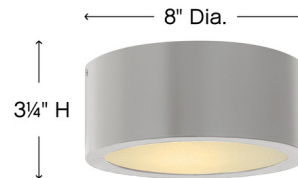

Description

The Luna LED Outdoor Ceiling Flush Mount features a Bronze, or Satin Black finish with an etched glass lens. Dimmable with a CL Type dimmer (SSL7A), 0-10V on 277V.

Specifications

COLOR	Etched Glass
BODY FINISH	Bronze
WATTAGE	8W
DIMMER	Low Voltage Electronic
DIMENSIONS	8"W x 7.3"H
INTEGRATED LED MODULE	1 x LED/8W/120-277V LED
COUNTRY OF ORIGIN	China

Technical Information

LAMP LIFE	40000 hours
COLOR RENDERING	.96 CRI
LAMP COLOR	.3000K
LUMENS/WATT	.75.00
LUMINOUS FLUX	.600 lumens

Shown in bronze / etched glass

CLICK TO VIEW PRODUCT

Notes: