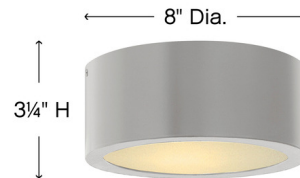

Description

The Luna LED Outdoor Ceiling Flush Mount features a Bronze, or Satin Black finish with an etched glass lens. Dimmable with a CL Type dimmer (SSL7A), 0-10V on 277V.

Specifications

COLOR	Etched Glass
BODY FINISH	Bronze
WATTAGE	8W
DIMMER	Low Voltage Electronic
DIMENSIONS	8"W x 7.3"H
INTEGRATED LED MODULE	1 x LED/8W/120-277V LED
COUNTRY OF ORIGIN	China

Technical Information

LAMP LIFE	40000 hours
COLOR RENDERING	96 CRI
LAMP COLOR	3000K
LUMENS/WATT	75.00
LUMINOUS FLUX	600 lumens

Shown in bronze / etched glass

CLICK TO VIEW PRODUCT

Notes: