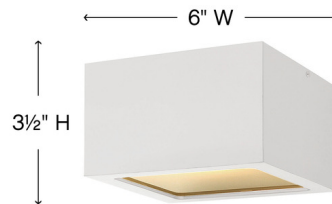

Description

The Kube 120-277V Outdoor Ceiling Flush Mount Light Fixture features a contemporary style providing a chic, minimalist statement to complement a variety of exteriors.

Specifications

COLOR	N/A
BODY FINISH	Satin Black
WATTAGE	8W
DIMMER	0-10V
DIMENSIONS	6"W x 3.25"H x 6"D
INTEGRATED LED MODULE	1 x LED/8W/120-277V LED
COUNTRY OF ORIGIN	China

Technical Information

LAMP LIFE	40000 hours
COLOR RENDERING	96 CRI
LAMP COLOR	3000K
LUMENS/WATT	75.00
LUMINOUS FLUX	600 lumens

Shown in satin black

CLICK TO VIEW PRODUCT

Notes: