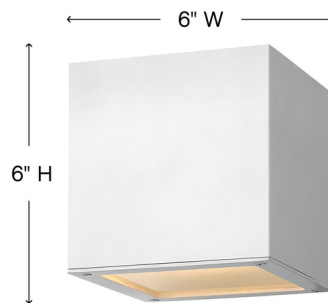

CLICK TO VIEW PRODUCT

Notes: