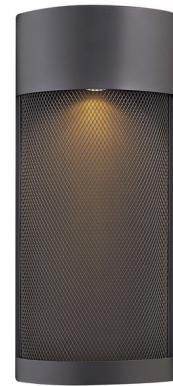

Lightology

lightology.com
866-954-4489
04-12-26

Project: _____

Company: _____

Location: _____ Fixture Type: _____

SPEC #: **HIN502815**

Approved On: _____ Approved By: _____

Aria Pocket Outdoor Wall Light By Hinkley Lighting

Description

The Aria Pocket Outdoor Wall Light features a contemporary style that complements the facade of any exterior. Note: LED option is Title 24 Compliant with included bulb.

Shown in black / mesh

Specifications

COLOR Mesh
BODY FINISH Black
WATTAGE 50W
DIMMER Standard 120V
DIMENSIONS 7.5"W x 17.25"H x 4"D
BULB INCLUDED 1 x MR16/GU10/50W/120V Halogen
COUNTRY OF ORIGIN China

CLICK TO VIEW PRODUCT

Notes: