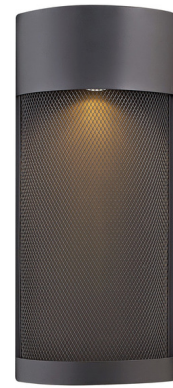

Lightology

lightology.com
866-954-4489
06-01-26

Project: _____

Company: _____

Location: _____ Fixture Type: _____

SPEC #: **HIN502815**

Approved On: _____ Approved By: _____

Aria Pocket Outdoor Wall Light By Hinkley Lighting

Description

The Aria Pocket Outdoor Wall Light features a contemporary style that complements the facade of any exterior. Note: LED option is Title 24 Compliant with included bulb.

Shown in black / mesh

Specifications

COLOR Mesh
BODY FINISH Black
WATTAGE 50W
DIMMER Standard 120V
DIMENSIONS 7.5"W x 17.25"H x 4"D
BULB INCLUDED 1 x MR16/GU10/50W/120V Halogen
COUNTRY OF ORIGIN China

CLICK TO VIEW PRODUCT

Notes: