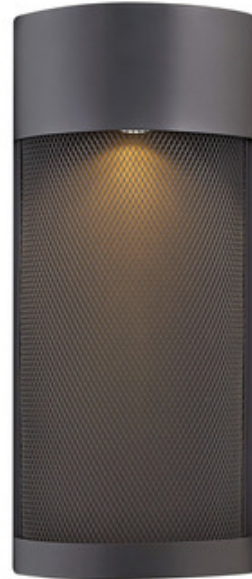

**BRAND**

Hinkley Lighting

**DESCRIPTION**

The Aria Pocket Outdoor Wall Light features a contemporary style that complements the facade of any exterior. Note: LED option is Title 24 Compliant with included bulb.

*Shown in: Black / Mesh*

<b>SHADE COLOR</b>	Mesh
<b>BODY FINISH</b>	Black
<b>WATTAGE</b>	50W
<b>DIMMER</b>	Standard 120V
<b>DIMENSIONS</b>	7.5"W x 17.25"H x 4"D
<b>BULB INCLUDED</b>	
<b>LAMP</b>	1 x MR16/GU10/50W/120V Halogen