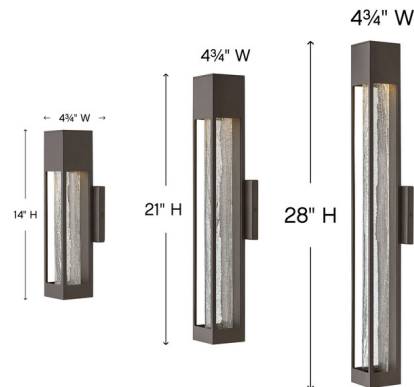

Shown in bronze / clear

CLICK TO VIEW PRODUCT

Notes: