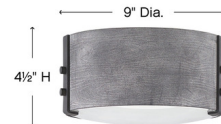

Description

The Sawyer Outdoor Ceiling Light Fixture brings a chic, farmhouse look to your exterior space. The smooth accented frame is complemented with an Etched glass diffuser, casting warm shadows across your area. Note: LED option is Title 24 Compliant with included bulb. Note: Black finish is not available with Incandescent bulb options.

Shown in sequoia / etched glass

Specifications

COLOR	Etched Glass
BODY FINISH	Sequoia
WATTAGE	120W
DIMMER	Standard 120V
DIMENSIONS	15"W x 4.75"H
BULB NOT INCLUDED	3 x B10/Candelabra (E12)/40W/120V Incandescent
COUNTRY OF ORIGIN	China