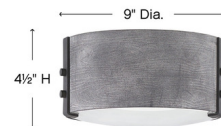

## Sawyer Outdoor Ceiling Light Fixture By Hinkley Lighting

### Description

The Sawyer Outdoor Ceiling Light Fixture brings a chic, farmhouse look to your exterior space. The smooth accented frame is complemented with an Etched glass diffuser, casting warm shadows across your area. Note: LED option is Title 24 Compliant with included bulb. Note: Black finish is not available with Incandescent bulb options.

### Specifications

COLOR	Etched Glass
BODY FINISH	Sequoia
WATTAGE	120W
DIMMER	Standard 120V
DIMENSIONS	15"W x 4.75"H
BULB NOT INCLUDED	3 x B10/Candelabra (E12)/40W/120V Incandescent
COUNTRY OF ORIGIN	China