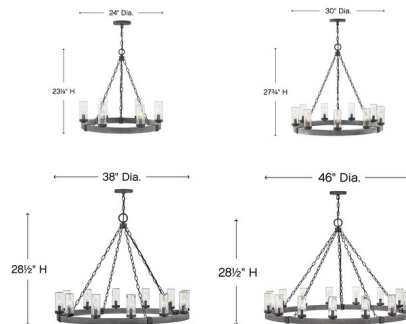

Specifications

COLOR	Clear Seedy
BODY FINISH	Sequoia
WATTAGE	360W
DIMMER	Standard 120V
DIMENSIONS	24"W x 21.75"H
BULB NOT INCLUDED	6 x B11/Candelabra (E12)/60W/120V Incandescent
OTHER BULB OPTIONS	6 x B10/Candelabra (E12)/60W/120V Incandescent
COUNTRY OF ORIGIN	China

Technical Information

PRODUCT DIMENSIONS	Adjustable Chain Length: 60"
--------------------	------------------------------

Shown in sequoia / clear seedy

CLICK TO VIEW PRODUCT

Notes: