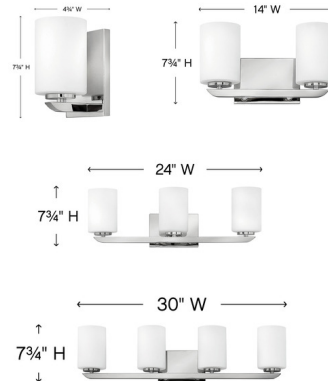

Description

The clean and crisp Kyra Bathroom Vanity Light features a Polished Nickel or Brushed Nickel finish with elegant Opal glass shades. Note: The 2-Light option is not available in Polished Nickel.

Shown in brushed nickel / etched opal

Specifications

COLOR	Etched Opal
BODY FINISH	Brushed Nickel
WATTAGE	100W
DIMMER	Standard 120V
DIMENSIONS	4.75\"W x 7.75\"H x 5.25\"D
BULB NOT INCLUDED	1 x A19/Medium (E26)/100W/120V Incandescent
COUNTRY OF ORIGIN	China