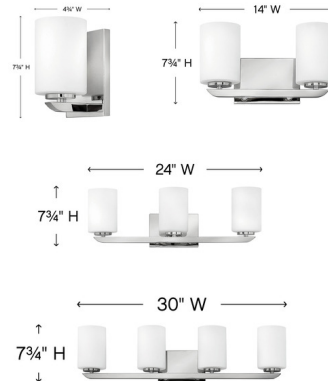

Shown in brushed nickel / etched opal

Specifications

COLOR	Etched Opal
BODY FINISH	Brushed Nickel
WATTAGE	100W
DIMMER	Standard 120V
DIMENSIONS	4.75\"W x 7.75\"H x 5.25\"D
BULB NOT INCLUDED	1 x A19/Medium (E26)/100W/120V Incandescent
COUNTRY OF ORIGIN	China

CLICK TO VIEW PRODUCT

Notes: