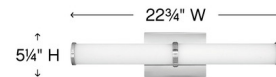

By Hinkley Lighting

Description

The sleek and minimal Simi Bathroom Vanity Light features Chrome or Brushed Nickel end caps and back plate with an Etched Opal glass diffuser.

Shown in brushed nickel / etched opal

Specifications

COLOR	Etched Opal
BODY FINISH	Brushed Nickel
WATTAGE	32W
DIMMER	Universal
DIMENSIONS	22.75"W x 5.25"H x 3.75"D
INTEGRATED LED MODULE	1 x LED/32W/120V LED
COUNTRY OF ORIGIN	China

Technical Information