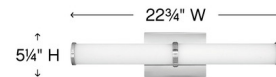

By Hinkley Lighting

Description

The sleek and minimal Simi Bathroom Vanity Light features Chrome or Brushed Nickel end caps and back plate with an Etched Opal glass diffuser.

Shown in brushed nickel / etched opal

Specifications

COLOR Etched Opal
BODY FINISH Brushed Nickel
WATTAGE 32W
DIMMER Universal
DIMENSIONS 22.75"W x 5.25"H x 3.75"D
INTEGRATED LED MODULE 1 x LED/32W/120V LED
COUNTRY OF ORIGIN China

Technical Information