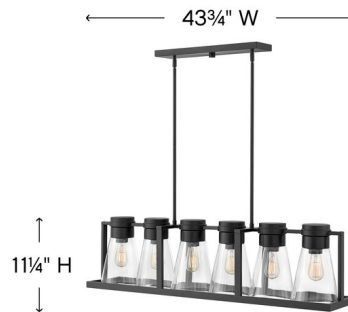

### Description

The modern-industrial Refinery Linear Chandelier features a pared-down style which adds a dash of retro-modern charm to any space. Available in Black or Brushed Nickel with Clear or Smoke glass shades. Six 100 watt max 120 volt medium base bulbs are required, but not included. Ideally suited for vintage-style filament bulbs. 43.8 inch width x 11.3 inch height x 8.3 inch depth x 56 inch maximum length. Canopy: 18.5 inch width x 4.8 inch depth.

### Specifications

COLOR	Clear
BODY FINISH	Black
WATTAGE	600W
DIMMER	Standard 120V
DIMENSIONS	43.75"L x 8.3"W x 11.25"H
BULB NOT INCLUDED	6 x Edison/Medium (E26)/100W/120V Incandescent
COUNTRY OF ORIGIN	China