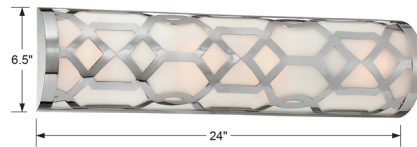

Lightology

lightology.com
866-954-4489
04-13-26

Project: _____

Company: _____

Location: _____ Fixture Type: _____

SPEC #: **CRY503166**

Approved On: _____ Approved By: _____

Jennings Bathroom Vanity Light By Crystorama

Description

The Jennings Bathroom Vanity Light, part of the Libby Langdon for Crystorama Collection, features half-cylinder body with an Aged Brass or Polished Nickel finish and Frosted diffuser.

Shown in aged brass

Specifications

COLOR	N/A
BODY FINISH	Aged Brass
WATTAGE	28W
DIMMER	Dimmable
DIMENSIONS	24"W x 6.5"H x 4"D
INTEGRATED LED MODULE	1 x LED/28W/120V LED
COUNTRY OF ORIGIN	China

CLICK TO VIEW PRODUCT

Notes: