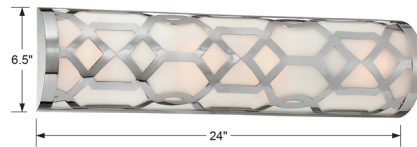

Lightology

lightology.com
866-954-4489
06-01-26

Project: _____

Company: _____

Location: _____ Fixture Type: _____

SPEC #: **CRY503166**

Approved On: _____ Approved By: _____

Jennings Bathroom Vanity Light By Crystorama

Description

The Jennings Bathroom Vanity Light, part of the Libby Langdon for Crystorama Collection, features half-cylinder body with an Aged Brass or Polished Nickel finish and Frosted diffuser.

Shown in aged brass

Specifications

COLOR	N/A
BODY FINISH	Aged Brass
WATTAGE	28W
DIMMER	Dimmable
DIMENSIONS	24\"W x 6.5\"H x 4\"D
INTEGRATED LED MODULE	1 x LED/28W/120V LED
COUNTRY OF ORIGIN	China

CLICK TO VIEW PRODUCT

Notes: