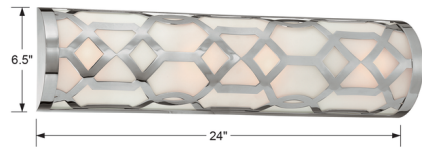

Lightology

lightology.com
866-954-4489
05-17-26

Project: _____

Company: _____

Location: _____ Fixture Type: _____

SPEC #: **CRY503167**

Approved On: _____ Approved By: _____

Jennings Bathroom Vanity Light By Crystorama

Description

The Jennings Bathroom Vanity Light features a Polished Nickel or Aged Brass finish. Integrated 28 watt 120 volt LED lights source. 24 inch width x 6.5 inch height x 4 inch depth. UL listed. ADA compliant.

Shown in polished nickel

Specifications

COLOR	N/A
BODY FINISH	Polished Nickel
WATTAGE	28W
DIMMER	Dimmable
DIMENSIONS	24"W x 6.5"H x 4"D
INTEGRATED LED MODULE	1 x LED/28W/120V LED
COUNTRY OF ORIGIN	China