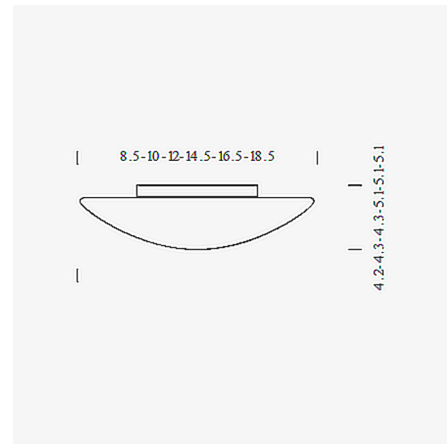

Shown in white / opal