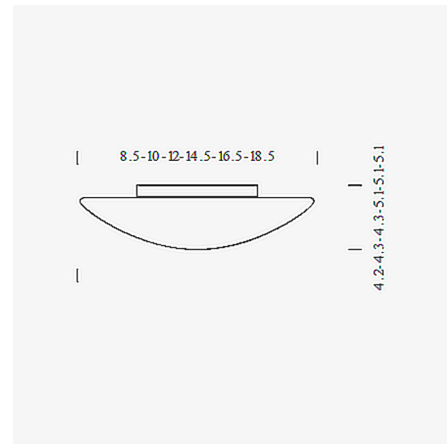

By Nemo

Description

Janeiro Wall / Ceiling features a triplex blown matt Opal glass diffuser with a White painted steel body. Note: 18 inch not available in LED option.

Shown in white / opal

Specifications

COLOR	Opal
BODY FINISH	White
WATTAGE	60W
DIMMER	Standard 120V
DIMENSIONS	8.5"W x 4.2"H
BULB NOT INCLUDED	1 x A19/Medium (E26)/60W/120V Incandescent
OTHER BULB OPTIONS	1 x A19/Medium (E26)/120V LED
COUNTRY OF ORIGIN	Italy