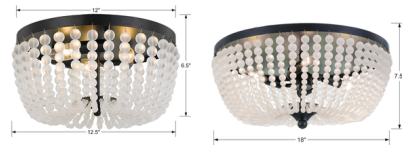

## Rylee Ceiling Light Fixture By Crystorama

### Description

The Rylee Ceiling Flush Mount will add a sophisticated look to a room that is both chic and bold. Features hand-cut faceted Clear beads with Antique Gold or Frosted beads with Matte Black finish. Available in two sizes. UL listed.

### Specifications

|                    |  |
|--------------------|--|
| COLOR              | Clear  |
| BODY FINISH        | Antique Gold                                   |
| WATTAGE            | 15W  |
| DIMMER             | Standard 120V                                  |
| DIMENSIONS         | 12.5"W x 6.5"H                                 |
| BULB NOT INCLUDED  | 3 x B11/Candelabra (E12)/5W/120V LED           |
| OTHER BULB OPTIONS | 3 x B10/Candelabra (E12)/60W/120V Incandescent |
| COUNTRY OF ORIGIN  | China  |