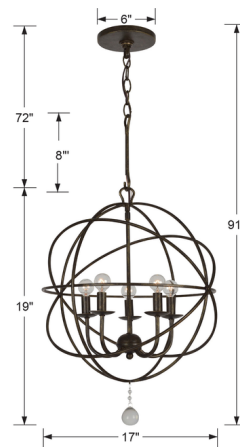

By Crystorama

Description

The Solaris Mini Chandelier seems to float in your room. The thin steel arms rotate around one another like the orbit of space, casting warm shadows across your space. A Clear glass drop completes the look. Canopy: 6 inch diameter.

Specifications

COLOR N/A
BODY FINISH English Bronze
WATTAGE 300W
DIMMER Standard 120V
DIMENSIONS 17"W x 19"H
BULB NOT INCLUDED 5 x B10/Candelabra (E12)/60W/120V Incandescent
OTHER BULB OPTIONS 5 x B10/Candelabra (E12)/120V LED
COUNTRY OF ORIGIN China

Technical Information

PRODUCT DIMENSIONS Adjustable Chain Length: 64"

Shown in english bronze

CLICK TO VIEW PRODUCT

Notes: