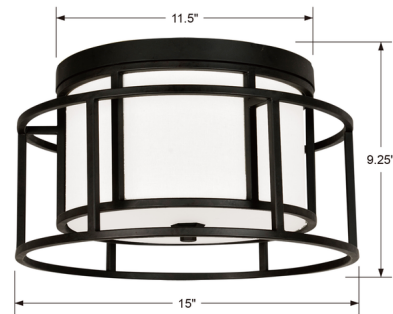

Lightology

lightology.com
866-954-4489
04-22-26

Project: _____

Company: _____

Location: _____ Fixture Type: _____

SPEC #: **CRY503286**

Approved On: _____ Approved By: _____

Hulton Ceiling Light Fixture By Crystorama

Description

The Hulton Ceiling Flush Mount brings both style and substance to your interior space. An inner silk shade is surrounded by a steel cage, adding a geometric look while casting warm shadows across your room.

Specifications

COLOR White
BODY FINISH Matte Black
WATTAGE 120W
DIMMER Standard 120V
DIMENSIONS 15"W x 9.25"H
BULB NOT INCLUDED 2 x A19/Medium (E26)/60W/120V Incandescent
OTHER BULB OPTIONS 2 x A19/Medium (E26)/120V LED
COUNTRY OF ORIGIN China

Technical Information

PRODUCT DIMENSIONS Canopy: 11.5" Diameter

Shown in matte black / white

CLICK TO VIEW PRODUCT

Notes: