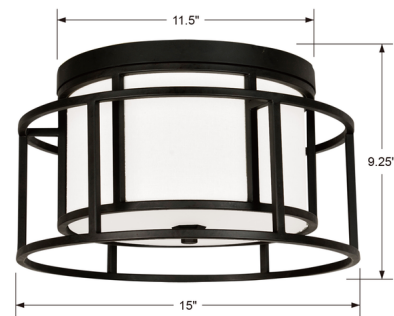

## Hulton Ceiling Light Fixture By Crystorama

### Description

The Hulton Ceiling Flush Mount brings both style and substance to your interior space. An inner silk shade is surrounded by a steel cage, adding a geometric look while casting warm shadows across your room.

### Specifications

COLOR . . . . . White  
BODY FINISH . . . . . Matte Black  
WATTAGE . . . . . 120W  
DIMMER . . . . . Standard 120V  
DIMENSIONS . . . . . 15"W x 9.25"H  
BULB NOT INCLUDED . . . . . 2 x A19/Medium (E26)/60W/120V Incandescent  
OTHER BULB OPTIONS . . . . . 2 x A19/Medium (E26)/120V LED  
COUNTRY OF ORIGIN . . . . . China

### Technical Information

PRODUCT DIMENSIONS . . . . . Canopy: 11.5" Diameter

Shown in matte black / white

CLICK TO VIEW PRODUCT

Notes: