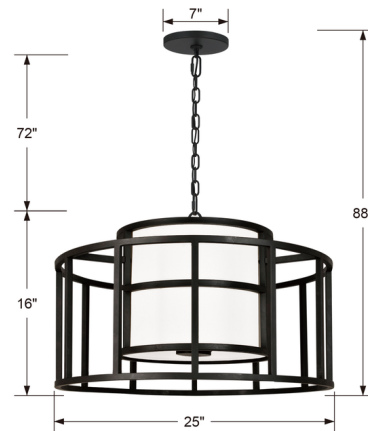

Lightology

lightology.com
866-954-4489
07-02-26

Project: _____

Company: _____

Location: _____ Fixture Type: _____

SPEC #: **CRY503287**

Approved On: _____ Approved By: _____

Hulton Wide Pendant

By Crystorama

Description

The Hulton Wide Pendant brings both style and substance to your interior space. An inner silk shade is surrounded by a steel cage, adding a geometric look while casting warm shadows across your room. Canopy: 7 inch diameter.

Specifications

COLOR White
BODY FINISH Matte Black
WATTAGE 300W
DIMMER Standard 120V
DIMENSIONS 25"W x 16"H
BULB NOT INCLUDED 5 x B10/Candelabra (E12)/60W/120V Incandescent
OTHER BULB OPTIONS 5 x B10/Candelabra (E12)/120V LED
COUNTRY OF ORIGIN China

Technical Information

PRODUCT DIMENSIONS Adjustable Chain Length: 72"

Shown in matte black / white

CLICK TO VIEW PRODUCT

Notes: