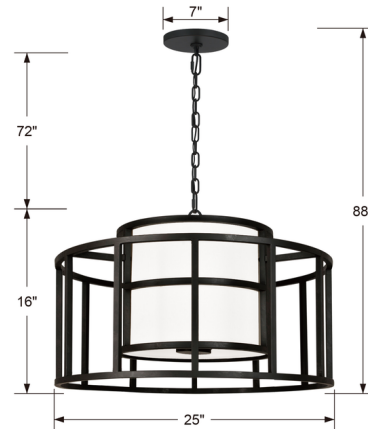

Lightology

lightology.com
866-954-4489
08-05-25

Project: _____

Company: _____

Location: _____ Fixture Type: _____

SPEC #: **CRY503287**

Approved On: _____ Approved By: _____

Hulton Wide Pendant By Crystorama

Description

The Hulton Wide Pendant brings both style and substance to your interior space. An inner silk shade is surrounded by a steel cage, adding a geometric look while casting warm shadows across your room. Canopy: 7 inch diameter.

Specifications

COLOR White
BODY FINISH Matte Black
WATTAGE 300W
DIMMER Standard 120V
DIMENSIONS 25"W x 16"H
BULB NOT INCLUDED 5 x B10/Candelabra (E12)/60W/120V Incandescent
OTHER BULB OPTIONS 5 x B10/Candelabra (E12)/120V LED
COUNTRY OF ORIGIN China

Technical Information

PRODUCT DIMENSIONS Adjustable Chain Length: 72"

Shown in matte black / white

CLICK TO VIEW PRODUCT

Notes: