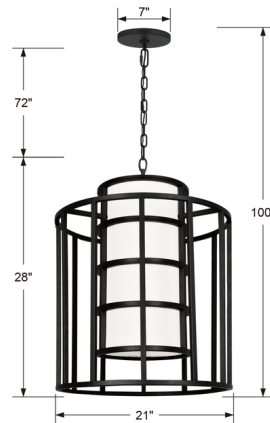

Lightology

lightology.com
866-954-4489
07-02-26

Project: _____

Company: _____

Location: _____ Fixture Type: _____

SPEC #: **CRY503288**

Approved On: _____ Approved By: _____

Hulton Tall Pendant

By Crystorama

Description

The Hulton Tall Pendant brings both style and substance to your interior space. An inner silk shade is surrounded by a steel cage, adding a geometric look while casting warm shadows across your room. Canopy: 7 inch diameter.

Specifications

COLOR White
BODY FINISH Matte Black
WATTAGE 360W
DIMMER Standard 120V
DIMENSIONS 21"W x 28"H
BULB NOT INCLUDED 6 x B10/Candelabra (E12)/60W/120V Incandescent
OTHER BULB OPTIONS 6 x B10/Candelabra (E12)/120V LED
COUNTRY OF ORIGIN China

Technical Information

PRODUCT DIMENSIONS Adjustable Chain Length: 72"

Shown in matte black / white

CLICK TO VIEW PRODUCT

Notes: