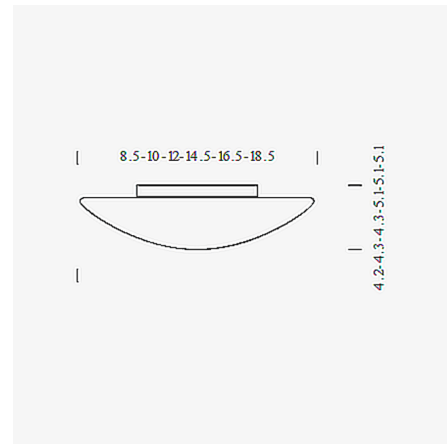

By Nemo

Description

Janeiro Wall / Ceiling features a triplex blown matt Opal glass diffuser with a White painted steel body. Note: 18 inch not available in LED option.

Shown in white / opal

Specifications

COLOR	Opal
BODY FINISH	White
WATTAGE	120W
DIMMER	Standard 120V
DIMENSIONS	10"W x 4.3"H
BULB NOT INCLUDED	2 x A19/Medium (E26)/60W/120V Incandescent
OTHER BULB OPTIONS	2 x A19/Medium (E26)/120V LED
COUNTRY OF ORIGIN	Italy