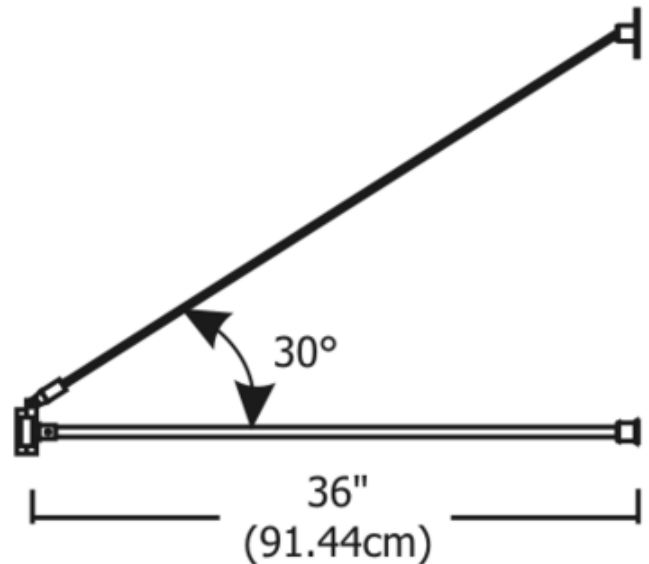

BRAND

PureEdge Lighting

DESCRIPTION

Monorail 2-circuit out rigger standoff supports the rail up to 36 inches from the wall. Place standoffs every 3 feet and at points where the rails join together. Use with 2-circuit out-rigger power feeds. Finish available in Antique Bronze. ETL listed. Image shown in discontinued Satin Nickel finish.

SHADE COLOR	N/A
BODY FINISH	Polished Nickel
WATTAGE	N/A
DIMMER	N/A
DIMENSIONS	36"L
LAMP	N/A

SPEC #

EDG50339

COMPANY

PROJECT

FIXTURE TYPE

APPROVED BY

DATE