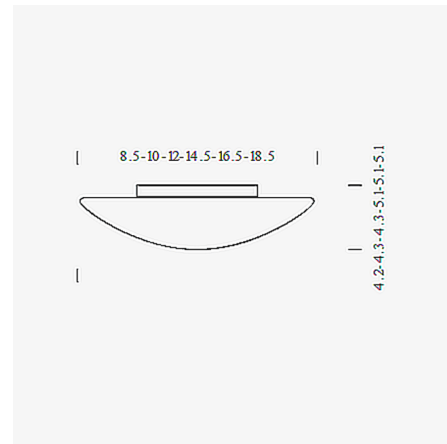

Description

Janeiro Wall / Ceiling features a triplex blown matt Opal glass diffuser with a White painted steel body. Note: 18 inch not available in LED option.

Shown in white / opal

Specifications

COLOR	Opal
BODY FINISH	White
WATTAGE	120W
DIMMER	Standard 120V
DIMENSIONS	12"W x 4.3"H
BULB NOT INCLUDED	2 x A19/Medium (E26)/60W/120V Incandescent
OTHER BULB OPTIONS	2 x A19/Medium (E26)/120V LED
COUNTRY OF ORIGIN	Italy