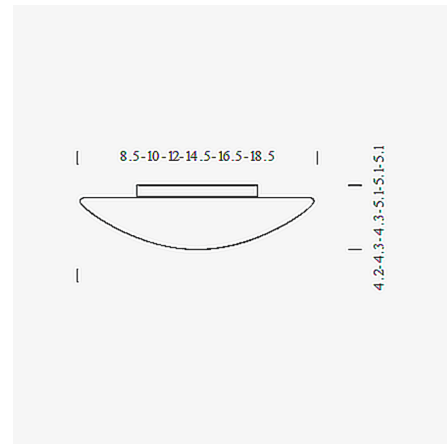

By Nemo

Description

Janeiro Wall / Ceiling features a triplex blown matt Opal glass diffuser with a White painted steel body. Note: 18 inch not available in LED option.

Shown in white / opal

Specifications

COLOR	Opal
BODY FINISH	White
WATTAGE	120W
DIMMER	Standard 120V
DIMENSIONS	12"W x 4.3"H
BULB NOT INCLUDED	2 x A19/Medium (E26)/60W/120V Incandescent
OTHER BULB OPTIONS	2 x A19/Medium (E26)/120V LED
COUNTRY OF ORIGIN	Italy