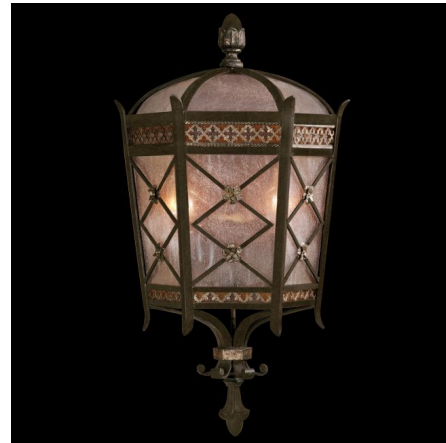

# Lightology

lightology.com  
866-954-4489  
07-07-26

Project: \_\_\_\_\_

Company: \_\_\_\_\_

Location: \_\_\_\_\_ Fixture Type: \_\_\_\_\_

SPEC #: **FAL503530**

Approved On: \_\_\_\_\_ Approved By: \_\_\_\_\_

## Chateau Outdoor Coupe Wall Light By Fine Art Handcrafted Lighting

### Description

The Chateau Outdoor Coupe Wall Light features a rich Umber finish with Gold accents and Antique glass. Two 60 watt max 120 volt B10 candelabra base bulbs are required, but not included. 12 inch width x 22 inch height x 7 inch depth. UL listed for wet locations. Made in the USA.

Shown in umber / antique glass