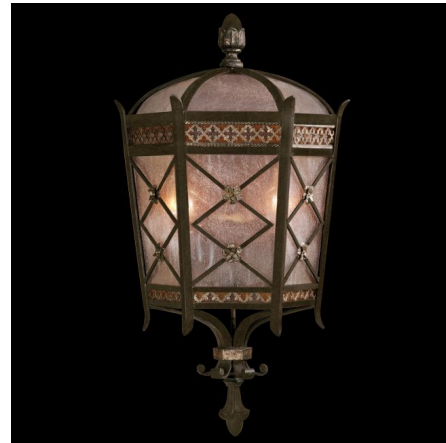

# Lightology

lightology.com  
866-954-4489  
04-25-26

Project: \_\_\_\_\_

Company: \_\_\_\_\_

Location: \_\_\_\_\_ Fixture Type: \_\_\_\_\_

SPEC #: **FAL503530**

Approved On: \_\_\_\_\_ Approved By: \_\_\_\_\_

## Chateau Outdoor Coupe Wall Light By Fine Art Handcrafted Lighting

### Description

The Chateau Outdoor Coupe Wall Light features a rich Umber finish with Gold accents and Antique glass. Two 60 watt max 120 volt B10 candelabra base bulbs are required, but not included. 12 inch width x 22 inch height x 7 inch depth. UL listed for wet locations. Made in the USA.

Shown in umber / antique glass