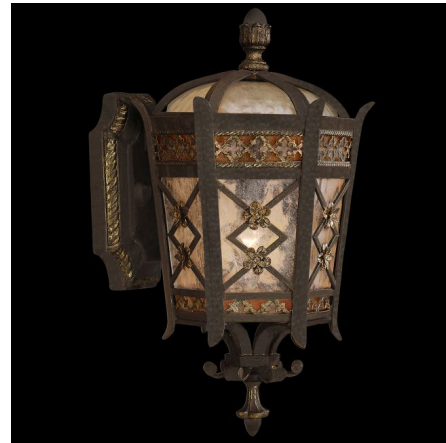

Lightology

lightology.com
866-954-4489
07-08-26

Project: _____

Company: _____

Location: _____ Fixture Type: _____

SPEC #: **FAL503536**

Approved On: _____ Approved By: _____

Chateau Outdoor Top Mount Wall Light By Fine Art Handcrafted Lighting

Description

The Chateau Outdoor Top Mount Wall Light features a rich Umber finish with Gold accents and Antique glass. Four sizes available. Extra Small: One 60 watt max 120 volt B10 candelabra base bulb is required, but not included. 9 inch width x 15 inch height x 9 inch depth. Small: One 60 watt max 120 volt A19 medium base bulb is required, but not included. 11 inch width x 25 inch height x 13 inch depth. Medium: Four 60 watt max 120 volt B10 candelabra base bulbs are required, but not included. 14 inch width x 32 inch height x 16 inch depth. Large: Four 60 watt max 120 volt B10 candelabra base bulbs are required, but not included. 16 inch width x 37 inch height x 19 inch depth. UL listed for wet locations. Made in the USA.

Shown in umber / antique glass

Specifications

COLOR	Antique Glass
BODY FINISH	Umber
WATTAGE	5W
DIMMER	Standard 120V
DIMENSIONS	9"W x 15"H x 9"D
BULB NOT INCLUDED	1 x B11/Candelabra (E12)/5W/120V LED
OTHER BULB OPTIONS	1 x B10/Candelabra (E12)/60W/120V Incandescent
COUNTRY OF ORIGIN	United States