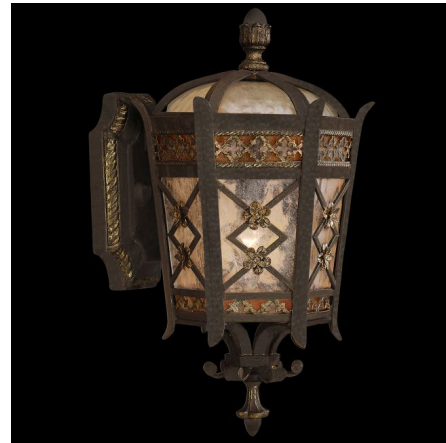

## Chateau Outdoor Top Mount Wall Light By Fine Art Handcrafted Lighting

### Description

The Chateau Outdoor Top Mount Wall Light features a rich Umber finish with Gold accents and Antique glass. Four sizes available. Extra Small: One 60 watt max 120 volt B10 candelabra base bulb is required, but not included. 9 inch width x 15 inch height x 9 inch depth. Small: One 60 watt max 120 volt A19 medium base bulb is required, but not included. 11 inch width x 25 inch height x 13 inch depth. Medium: Four 60 watt max 120 volt B10 candelabra base bulbs are required, but not included. 14 inch width x 32 inch height x 16 inch depth. Large: Four 60 watt max 120 volt B10 candelabra base bulbs are required, but not included. 16 inch width x 37 inch height x 19 inch depth. UL listed for wet locations. Made in the USA.

Shown in umber / antique glass

### Specifications

COLOR . . . . . Antique Glass  
BODY FINISH . . . . . Umber  
WATTAGE . . . . . 5W  
DIMMER . . . . . Standard 120V  
DIMENSIONS . . . . . 9"W x 15"H x 9"D  
BULB NOT INCLUDED . . . . . 1 x B11/Candelabra (E12)/5W/120V LED  
OTHER BULB OPTIONS . . . . . 1 x B10/Candelabra (E12)/60W/120V Incandescent  
COUNTRY OF ORIGIN . . . . . United States