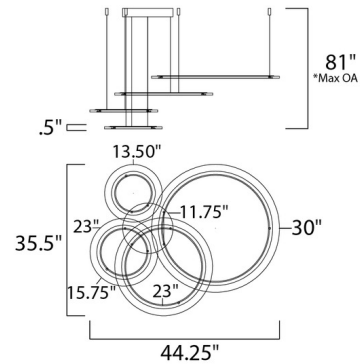

Specifications

COLOR Frosted
BODY FINISH Matte Silver
WATTAGE 83W
DIMMER Standard 120V
DIMENSIONS 35.5"W x 0.5"H
INTEGRATED LED MODULE 1 x LED/83W/120V LED

Technical Information

PRODUCT DIMENSIONS Min/Max Overall Height: 14.5" – 81"
COLOR RENDERING 80 CRI
LAMP COLOR 3000K
LUMENS/WATT 70.00
LUMINOUS FLUX 5810 lumens

Shown in matte silver / frosted

*max overall height of fixture

CLICK TO VIEW PRODUCT

Notes: