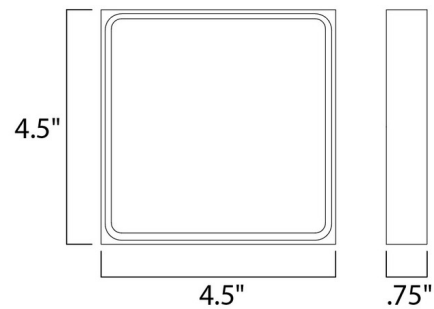

CLICK TO VIEW PRODUCT

Notes: