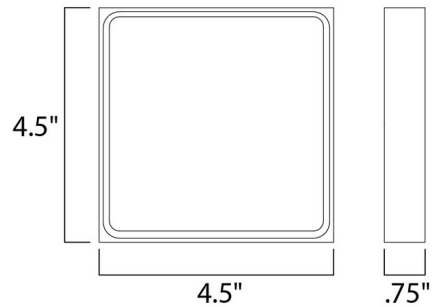

CLICK TO VIEW PRODUCT

Notes: